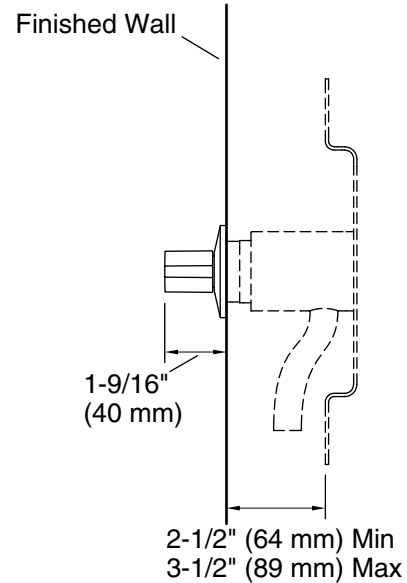

Technical Information

All product dimensions are nominal.

- Drain included: No
- Drain with overflow: No

Notes

Install this product according to the installation instructions.

ADA compliant for handles only.

ADA, OBC, CSA B651 compliant when installed to the specific requirements of these regulations.