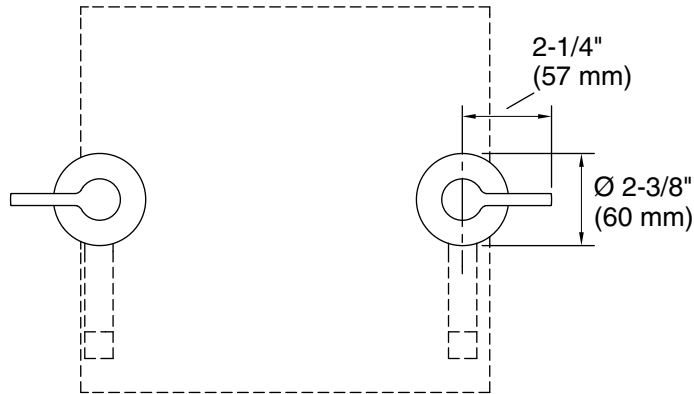

Technical Information

All product dimensions are nominal.

- Drain included: No
- Drain with overflow: No

Notes

Install this product according to the installation instructions.

ADA compliant for handles only.

ADA, OBC, CSA B651 compliant when installed to the specific requirements of these regulations.